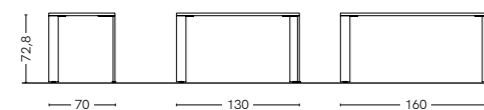

GAMBA 10x2

Scrivania con piano in melaminico sp.2,8 cm disponibile in: bianco talco, pomice, cashmere, arena, selce, ottanio, ardesia, mattone, blu, olmo ash, olmo sand, noce, lignum dark. Gambe in metallo nelle finiture: bianco talco, pomice, cashmere, arena, selce, ottanio, ardesia, mattone, blu e brunito.

Desk with 2.8cm thick melamine top available in talc white, pumice, cashmere, sand, flint, teal, slate, brick red, blue, elm ash, elm sand, walnut, dark brown. Metal legs in talc white, pumice, cashmere, sand, flint, teal, slate, brick red, blue, burnished.