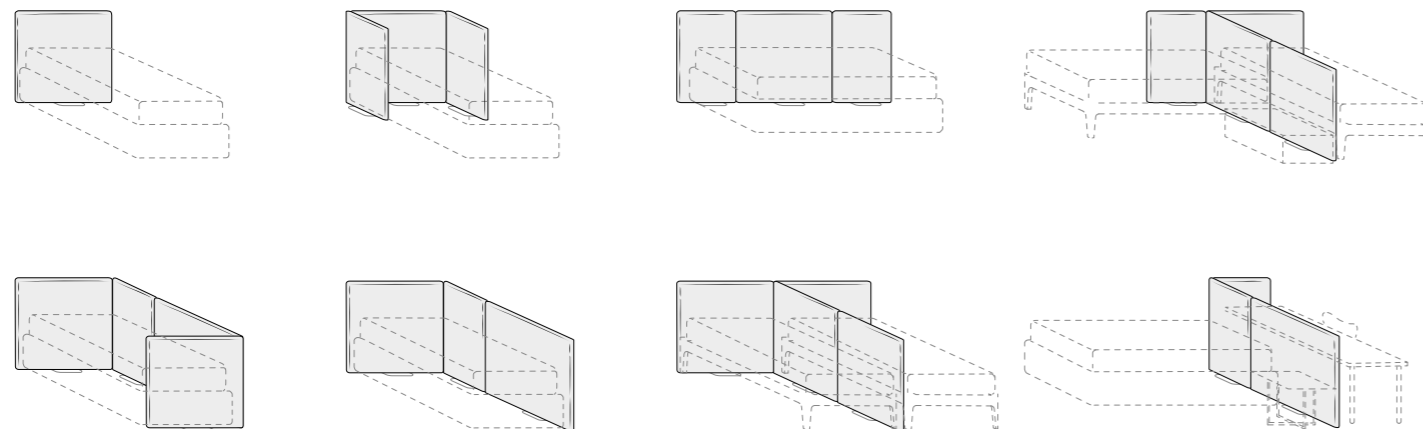

LABYRINTH #1

Pannelli Labyrinth S e L in tessuto Smack S10 e pannelli M in tessuto Funny S62, giroletto con gambe a 45° e comodino Frame pomice, scrittoio con gamba a elle e cassetiera pomice, sedia Kanvas bianco.
Labyrinth S and L panels in Smack S10 fabric and panels M in Funny S62 fabric, bed frame with 45° legs and Frame pumice bedside table, desk with L-shaped leg and pumice drawer unit, white Kanvas chair.