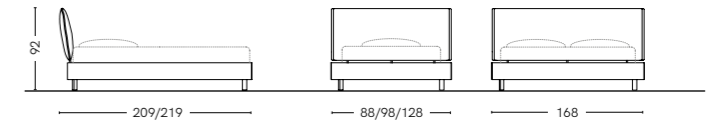

SOFT

Testata imbottita sp.7 cm rivestita in tessuto o ecopelle sfoderabile, combinabile con tutti i giroletti. Nell'immagine letto Soft testata tessuto Frisby A07 giroletto H.19 noce gambe Ruler brunito, comodino Grip L.45 H.47,7 selce.

7cm thick upholstered headboard with fabric or eco-leather removable cover, to combine with all bed frames. Image shows Soft bed with headboard in Frisby A07 fabric, H.19 walnut bed frame, Ruler burnished legs, Grip flint bedside table L.45 H.47.7.