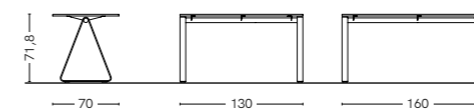

ARCHIMEDE

Scrivania con piano in melaminico sp.1,8 cm disponibile in: bianco talco, pomice, cashmere, arena, selce, ottanio, ardesia, mattone, blu, olmo ash, olmo sand, noce, lignum dark. Gambe in metallo finitura bianco talco.

Desk with 1.8cm thick melamine top available in talc white, pumice, cashmere, sand, flint, teal, slate, brick red, blue, elm ash, elm sand, walnut, dark brown. Talc white metal legs.