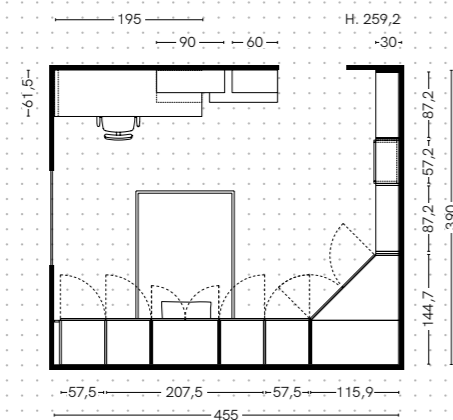

SM2255

PROJECT Y3.2

1. FREESPACE

Sistema a spalla Freespace pomice, nicchia in noce con specchio.
Freespace pumice load-bearing panel system, walnut niche with mirror.

2. ALTERNA

Armadio battente anta Plana maniglia Ruler ottanio con modulo angolo spogliatoio interni sesamo, modulo ponte con pannelli e mensola sottoponte in noce.
Hinged wardrobe, Plana door, Ruler teal handle with corner closet module, sesame interiors, overhead module with walnut panels and shelf under overhead module.

3. LUK SMALL

Letto Luk Small tessuto Creta C1F, gambe Raked pomice.
Luk Small bed, Creta C1F fabric, Raked pumice legs.

4. Z45 | STRATO

Pensili e basi Z45 ottanio e noce, scrittoio sp.5 cm in noce.
Sedia Strato tessuto Creta C41.
Z45 teal and walnut wall and base units, 5cm thick walnut desk.
Strato chair in Creta C41 fabric.