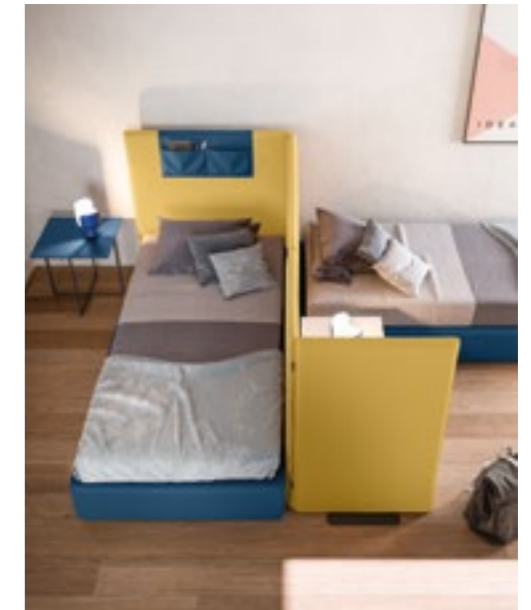

LABYRINTH | ALTERNA | FLEXY

Pannelli imbottiti Labyrinth tessuto Creta C33 tasca porta oggetti e giroletti imbottiti H.32 cm tessuto Creta C74. Armadio battente anta Ciak cashmere. Sistema Flexy con pannello blu e mensole cashmere. Tavolino Tic struttura brunito piano blu, comodino Speed cashmere maniglia bianco.

Labyrinth panels upholstered with Creta C33 fabric, pocket and H.32cm upholstered bed frame in Creta C74 fabric. Hinged wardrobe with Ciak cashmere door. Flexy system with blue panel and cashmere shelves. Tic coffee table, burnished frame, blue top, Speed cashmere bedside table, white handle.