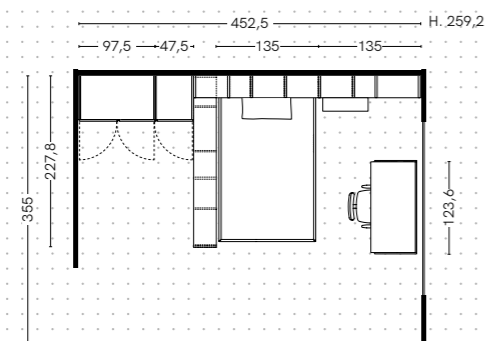

SM2251
PROJECT Y1.2

1. ALTERNA

Armadio Alterna battente anta Gola bianco talco, profilo mattone, interni sesamo.
Alterna hinged wardrobe with Gola talc white door, brick red profile, sesame interiors.

2. FREESPACE

Sistema a spalla Freespace, moduli a terra bifacciali ardesia con elementi divisori e a C blu e mattone.
Freespace load-bearing panel system, slate double faced floor-standing modules with blue and brick red partitions and C-shaped elements.

3. FREESPACE

Moduli sospesi bianco talco con schiene bianco talco, blu e mattone.
Suspended talc white modules with talc white, blue and brick red back panels.

4. GIROLETTO | PANNELLO TESTATA

Pannello testata imbottito ardesia tessuto Frisby A10, giroletto bianco talco unione a 45°, comodino Simply bianco talco.
Slate headboard panel upholstered with Frisby A10 fabric, talc white bed frame with 45° joint, Simply talc white bedside table.

5. COMPASSO | BLOOM

Scrivania Compasso con piano bianco talco e gambe metallo bianco, screen imbottito tessuto Frisby A10, sedia Bloom struttura e scocca bianco, cuscino tessuto Creta C1F.
Compasso desk with talc white top and white metal legs, screen upholstered with Frisby A10 fabric, Bloom chair with white base and shell, cushion in Creta C1F fabric.