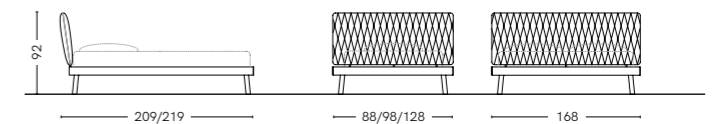

WING

Testata imbottita sp.7 cm rivestita in tessuto o ecopelle sfoderabile, combinabile con tutti i giroletti. Nell'immagine letto Wing con testata tessuto C1F giroletto R30 mattone gamba Raked mattone, comodino Raster L.45 H.47,7 cashmere.

7cm thick upholstered headboard with fabric or eco-leather removable cover, to combine with all bed frames. Image shows Wing bed with headboard in C1F fabric, R30 brick red bed frame, Raked brick red legs, Raster cashmere bedside table L.45 H.47.7.