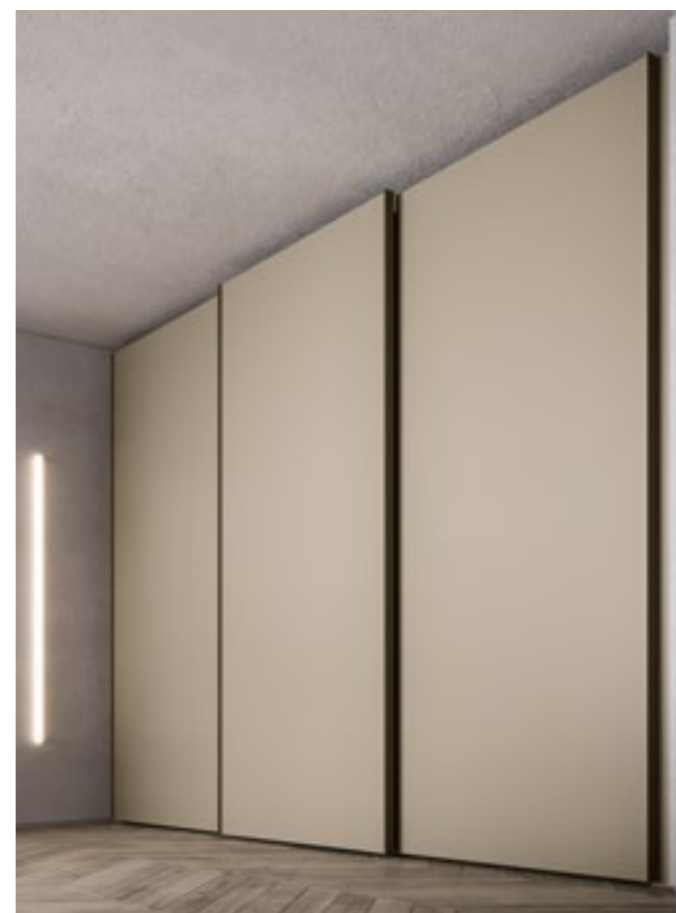

5. LUCKY

Comodino Lucky L. 60 cm 1 cassetto olmo ash struttura in metallo bianco. Lucky bedside table, L. 60cm, 1 elm ash drawer, white metal carcass.

SM2253

WINDY | TAC

Sistema a palo Windy a parete e a soffitto con mensole sp.2,8 cm, piano scrittoio sp.5 cm, contenitori anta vasistas e anta ribalta Plana mattone, maniglie Lallas brunito. Pannelli Siparium con tasche porta oggetti tessuto Smack S09, giroletto singolo H.9 cm con gamba R30 mattone. Tavolino Tac con struttura in metallo brunito e piano in melaminico arena. Windy wall and ceiling pole system with 2.8cm thick shelves, 5cm thick desk top, storage units with lift-up door and Plana brick red drop-down door, Lallas burnished handle. Siparium panels with pockets in Smack S09 fabric, H. 9cm single bed frame with R30 brick red leg. Tac coffee table with burnished metal carcass and sand melamine top.