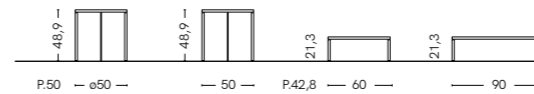

TIC | TAC

Tavolino rotondo Tac
struttura in metallo bianco
piano in melaminico sp. 1,2 cm
mattone e tavolino quadrato
Tic struttura in metallo bianco
piano in melaminico bianco talco.
Tac round coffee table, white
metal frame with 1.2cm thick
brick red melamine top
and Tic square coffee table,
white metal frame and talc
white melamine top.