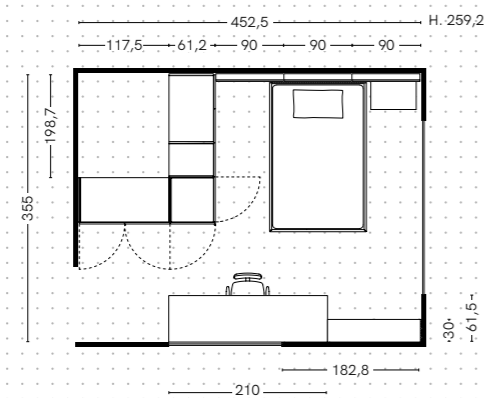

SM2250

PROJECT Y1.1

1. ALTERNA

Angolo esterno anta Mixer pomice interni in noce.
External corner with Mixer pumice door and walnut interiors.

2. ALTERNA

Passaggio con ante battenti Mixer, finitura anta e profilo pomice.
Passage with Mixer hinged doors, pumice door and profile.

3. FREE

Cabina Free con interni in noce e ante di finitura retro pomice.
Free closet with walnut interiors and pumice rear door and rear finishing door.

4. FREESPACE | KANVAS

Sistema a spalla sospeso Freespace pomice, scrittoio sospeso noce. Sedia Kanvas struttura e scocca bianco.
Freespace pumice suspended load-bearing panel system, suspended walnut desk. Kanvas chair with white base and shell.

5. MARKER

Mensole Marker bianco con accessori in metallo blu e pomice.
Marker white shelf with blue and pumice metal accessories.

6. SOFT

Letto Soft testata imbottita tessuto Smack S14, giroletto H. 19 cm con taglio 45° in noce, gambe Ruler brunito.
Soft bed with headboard upholstered in Smack S14 fabric, H. 19cm walnut bed frame with 45° edges, Ruler burnished legs.

7. TAC

Tavolino Tac struttura in metallo bianco e piano in melaminico blu.
Tac coffee table, white metal frame and blue melamine top.

8. SPEED

Comodino Speed L. 60 cm noce, maniglia brunito.
Speed L. 60cm walnut bedside table, burnished handle.