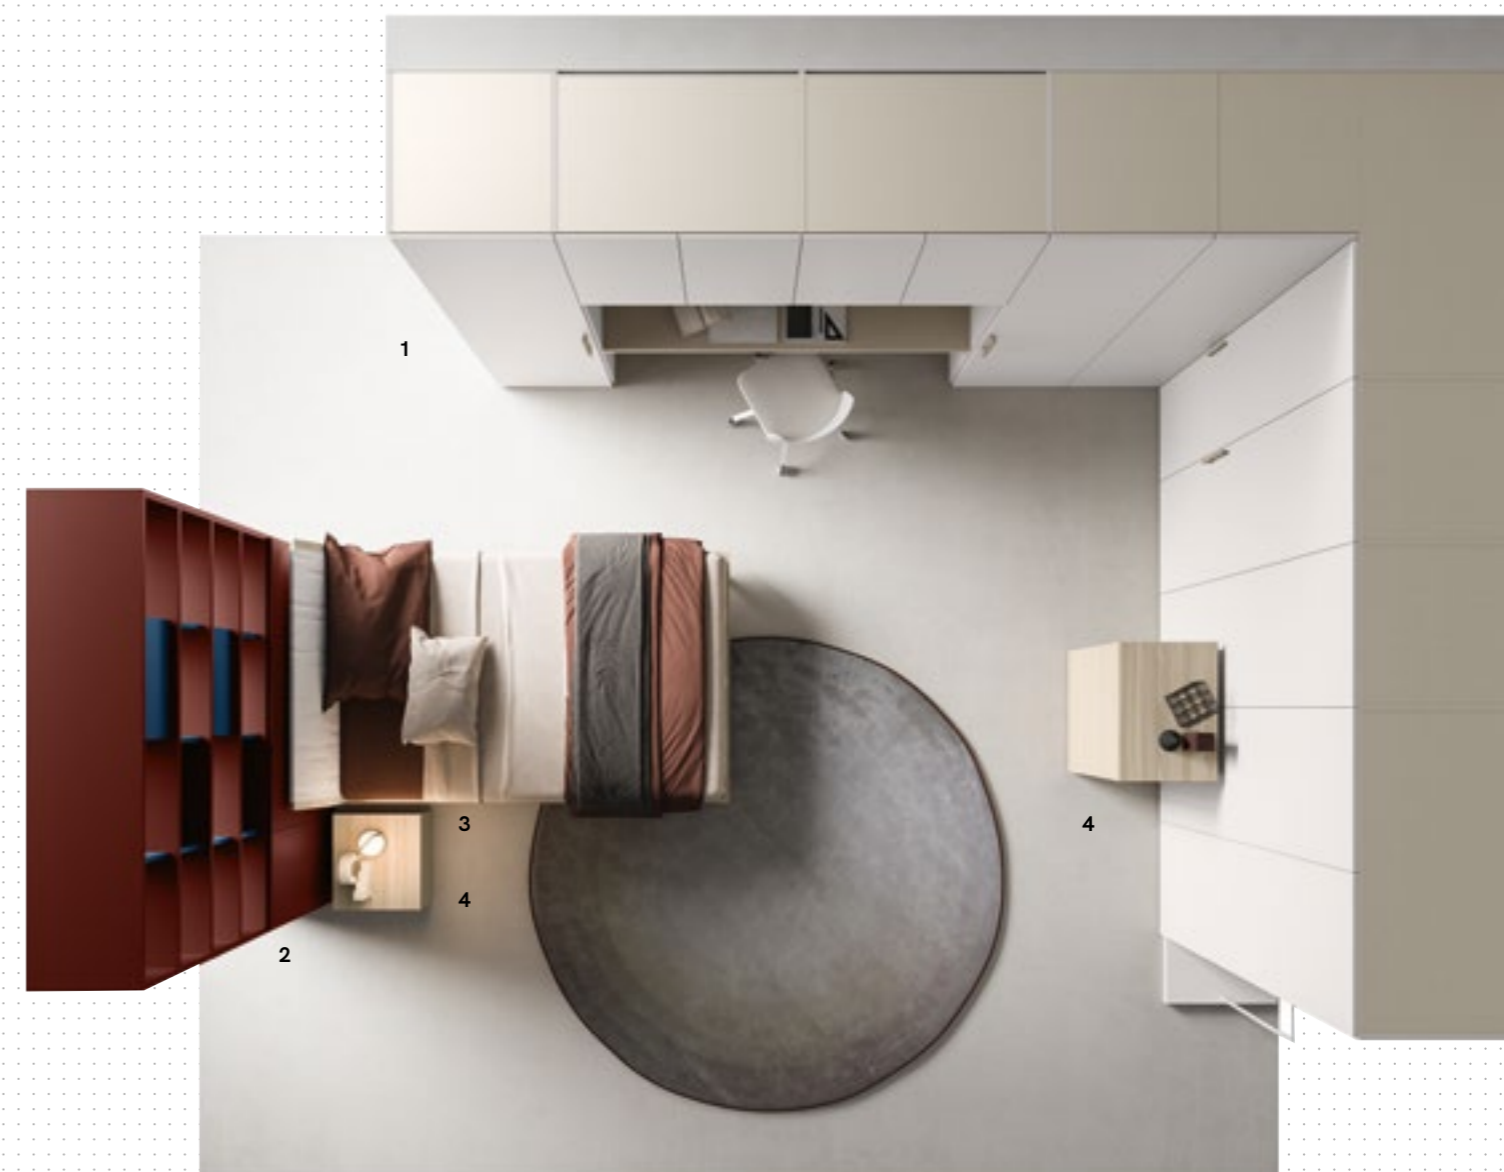

SM2105

1. ALTERNA

Armadio battente anta Plana pomice, maniglia Bench olmo sand. Modulo ponte pomice, pannello e scrittoio sotto ponte arena, interni sesamo. Terminale con appendino base bianco talco, struttura bianco. Plana pumice hinged door, Bench elm sand handle. Pumice overhead module, sand panel and desk under overhead module, sesame interiors. End unit with talc white base unit clothes rack, white carcass.

2. FREESPACE

Sistema a spalla modulo bifacciale mattone, ante battenti Plana maniglia Roll brunito; divisori ed elementi a C blu. Brick red, double-faced load-bearing panel system, Plana hinged doors, Roll burnished handled; blue partitions and C-shaped elements.

3. BENT

Letto Bent testata curva sp.2,2 cm pannello sagomato olmo sand con cuffia Klee tessuto Creta C09. Bent bed with 2.2cm thick curved headboard, elm sand shaped panel with Klee headboard quilt in Creta C09 fabric.

4. SET

Comodino Set L.49 cm con 1 cassettone e settimanale Set con 2 cassettoni e tre cassetti L.64 cm, finitura olmo sand Set bedside table, L. 49cm, with 1 deep drawer and Set chest of drawers with 2 deep drawers and 3 drawers, L. 64cm, elm sand finish.