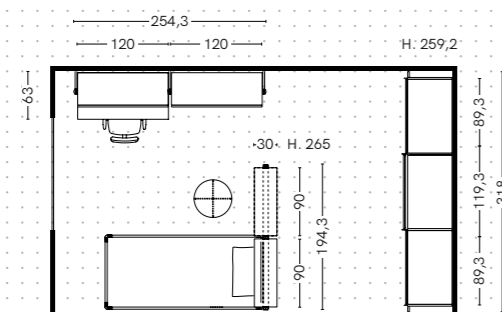

SM2253

PROJECT Y2.2

1. ALTERNA

Armadio scorrevole composizione con tre ante Mixer arena, profilo arena. Sliding wardrobe composition with three Mixer sand doors, sand profile.

2. WINDY

Sistema a palo Windy a soffitto con mensole sp.2,8 cm, pannelli Siparium con tasche porta oggetti tessuto Smack S09. Windy ceiling pole system with 2.8cm thick shelves, Siparium panels with pockets in Smack S09 fabric.

3. WINDY | POLY

Sistema a palo Windy a parete con mensole sp.2,8 cm, piano scrittoio sp.5 cm, contenitori anta vasistas e anta ribalta Plana mattone, maniglie Lallas brunito. Sedia Poli struttura bianco scocca arancio. Windy wall pole system with 2.8cm thick shelves, 5cm thick desk top, storage unit with lift-up door and Plana brick red drop-down door, Lallas burnished handle. Poli chair with white base and orange shell.

4. GIROLETTO

Giroletto singolo H.9 cm con gamba R30 mattone. H. 9cm single bed frame with R30 brick red leg.

5. TAC

Tavolino Tac struttura in metallo brunito piano in melaminico arena. Tac coffee table, burnished metal carcasse, sand melamine top.