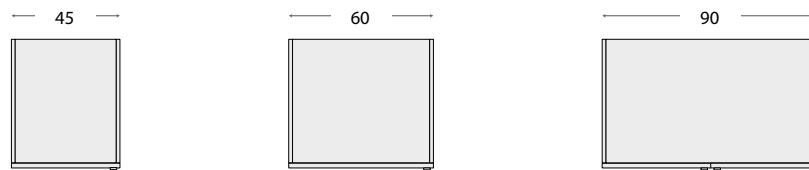

New finishes Agave, Terracotta and Lava are available for:

- all the melamine elements
- type R, type F, BENCH, SHANGHAI, type M, RULER, VIRGOLA handles
- handles and profiles GOLA and GRIP with the same price increase of the colors in price range 2
- LINEA hanging elements with the same price increase of the colors in price range 2

ALTEZZE HEIGHTS

comprensiva di piedino h. 1.6 cm (regolabile fino a 2.5 cm)

foot h. 0.6 cm (adjustable up to 2.5 cm) included

LARGHEZZE WIDTHS

PROFONDITÀ DEPTHS

LARGHEZZA E PROFONDITÀ ARMADIO CONTENITORE AD ANGOLO WIDTH AND DEPTH OF CORNER STORAGE WARDROBE